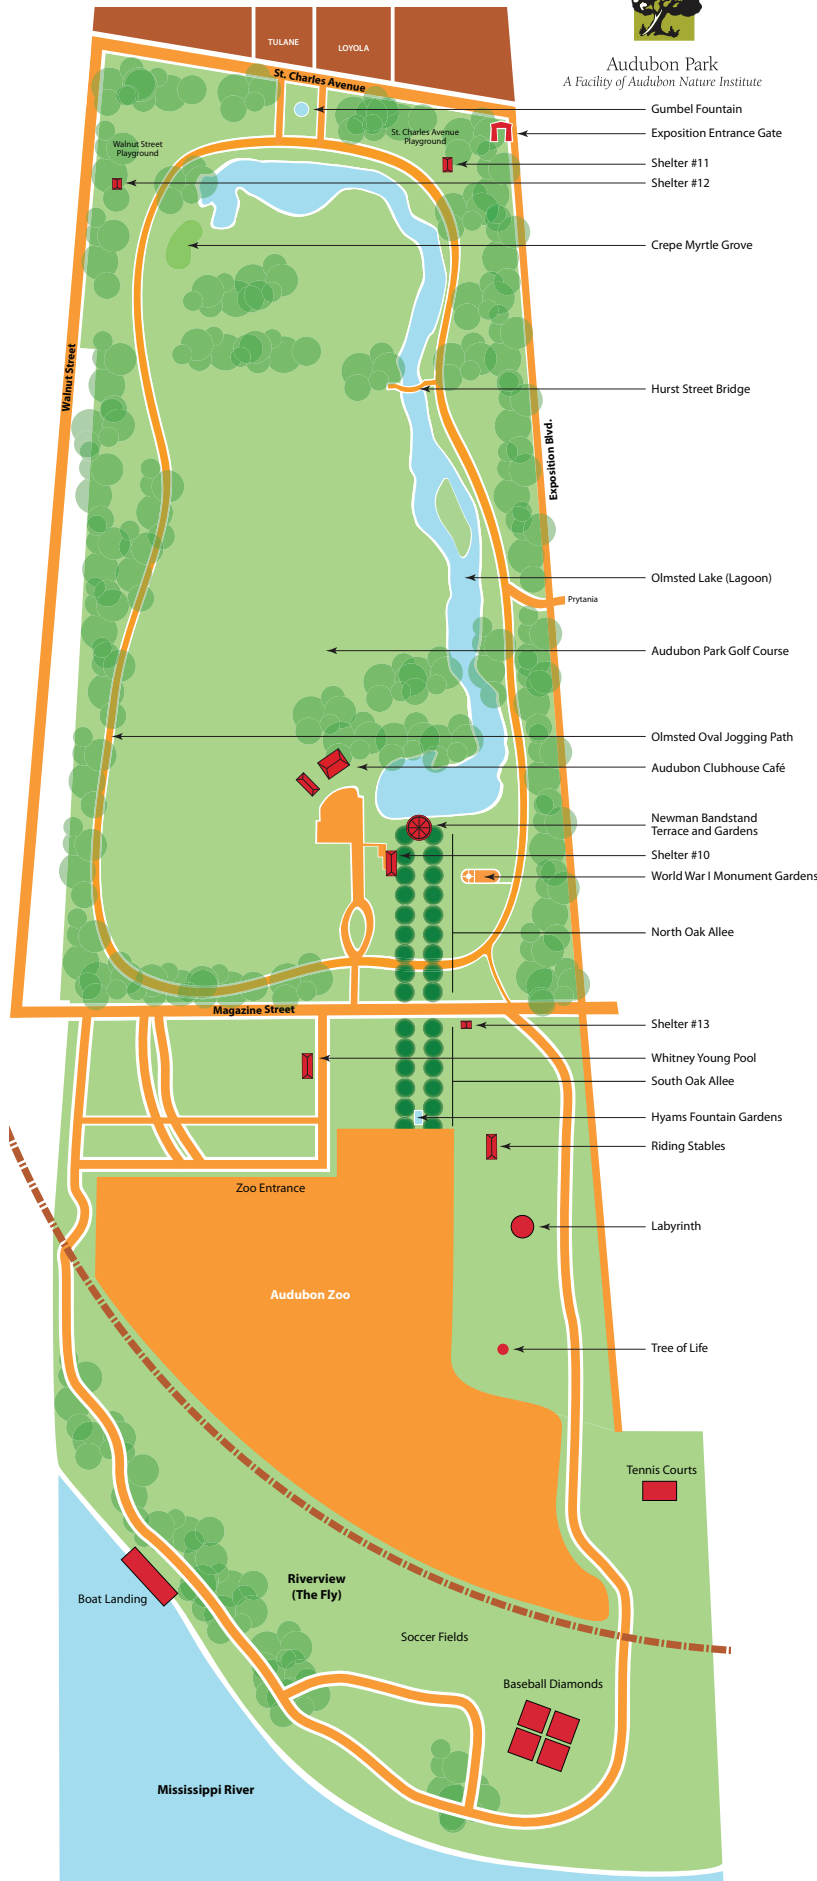

Audubon Park
A Facility of Audubon Nature Institute

- Gumbel Fountain
- Exposition Entrance Gate
- Shelter #11
- Shelter #12
- Crepe Myrtle Grove
- Hurst Street Bridge
- Olmsted Lake (Lagoon)
- Prytania
- Audubon Park Golf Course
- Olmsted Oval Jogging Path
- Audubon Clubhouse Café
- Newman Bandstand Terrace and Gardens
- Shelter #10
- World War I Monument Gardens
- North Oak Allee
- Shelter #13
- Whitney Young Pool
- South Oak Allee
- Hyams Fountain Gardens
- Riding Stables
- Labyrinth
- Tree of Life

Mississippi River